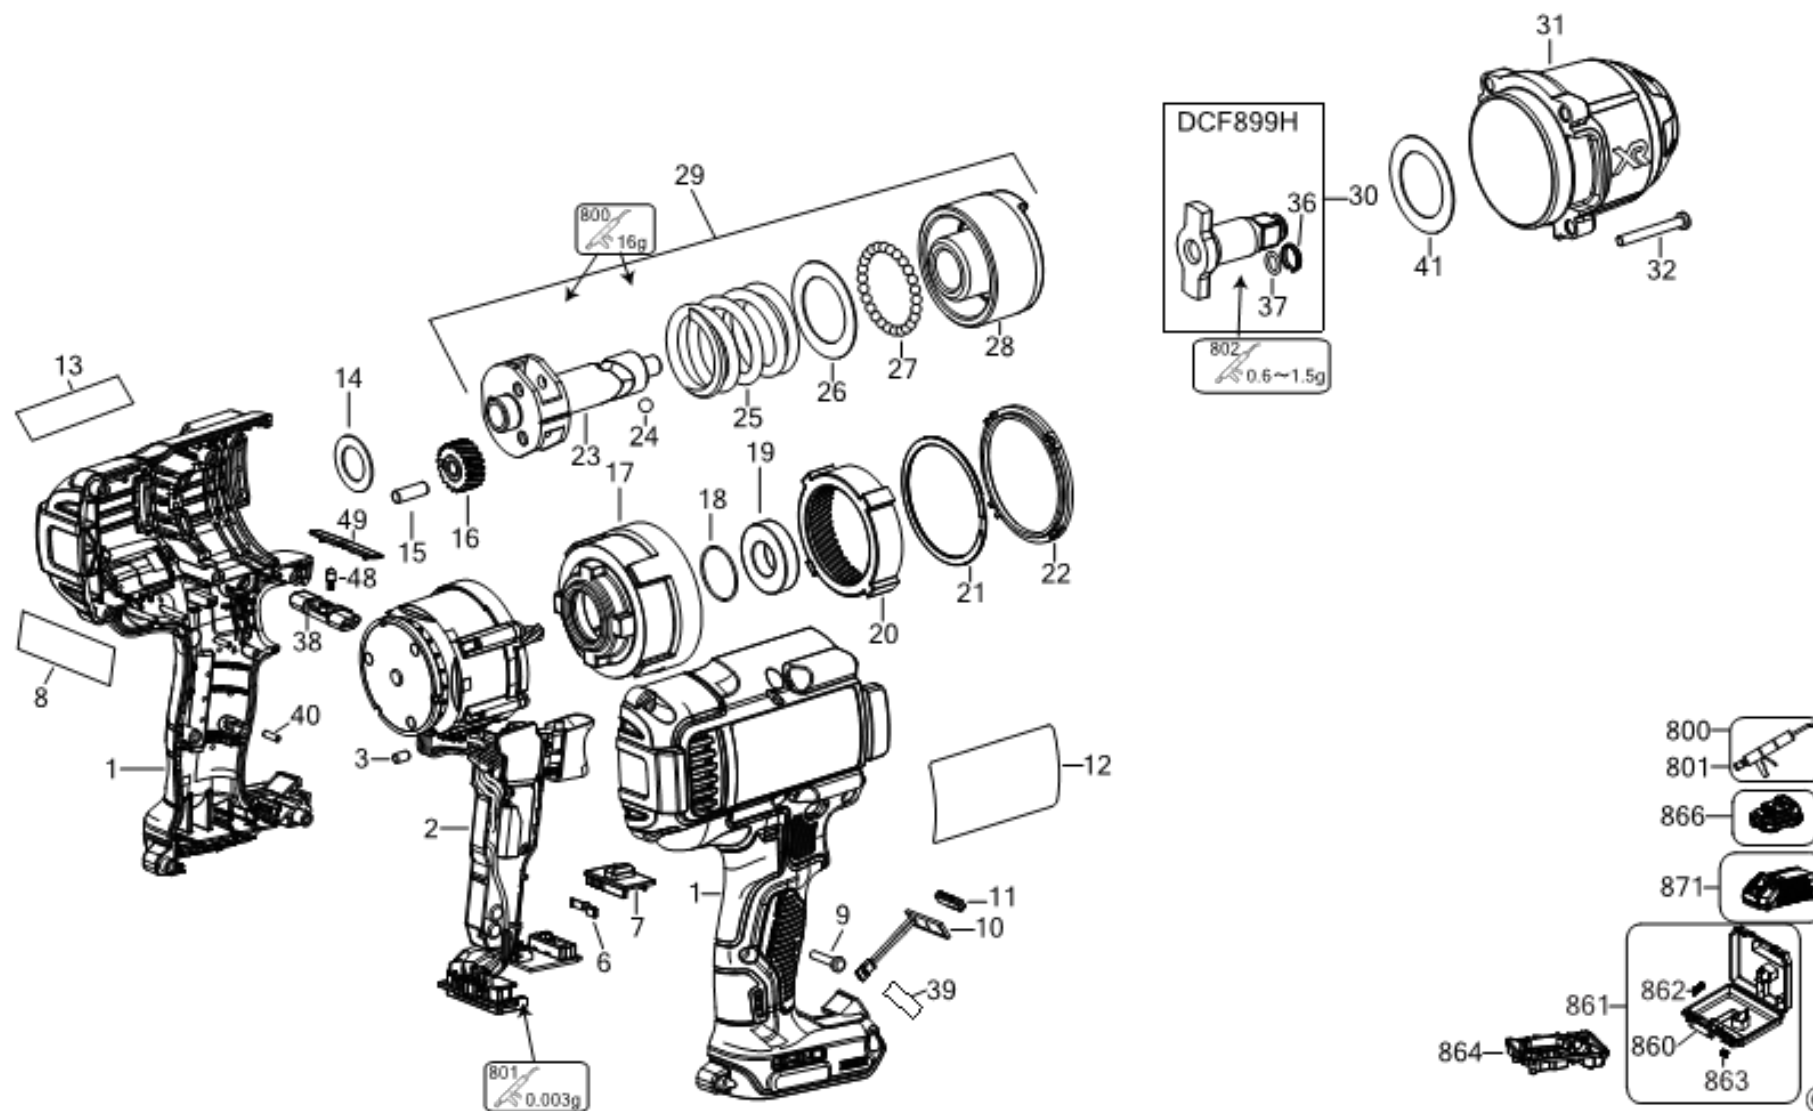

DCF899H

TYP.
4

- 800
- 801
- 866
- 871

©

E21107

www.2helpu.com

14-02-202

Parts List DCF899HNT IMPACT WRENCH 4

Item	Part Number	Qty	Part Description	General Description	Other Info	Repair Inst	Markets
1	N371919	1	CLAMSHELL SET			No	XJ
2	N578553	1	MOTOR & SWITCH SA			No	XJ
3	N186764	4	RUBBER PAD			No	XJ
6	N392855	1	DETENT			No	XJ
7	N393603	1	SELECTOR			No	XJ
8	N404526	1	LABEL	BRUSHLESS		No	XJ
9	90611830	9	SCREW			No	XJ
10	N231799	1	LED LIGHT			No	XJ
11	N394333	1	LENS			No	XJ
12	NA099489	1	RATING PLATE	EURO	euro hogring	No	XJ
13	N237999	1	LABEL	18V		No	XJ
14	N114027	1	WASHER			No	XJ
15	N194994	3	PIN			No	XJ
16	N389396	3	GEAR			No	XJ
17	N363283	1	GEARCASE			No	XJ
18	N411414	1	O RING			No	XJ
19	N158641	1	BEARING			No	XJ
20	N470304	1	GEAR	RING GEAR		No	XJ
21	N389400	1	RING			No	XJ
22	N410641	1	SEAL			No	XJ
23	N591881	1	CARRIER SA			No	XJ
24	618844-00	2	BALL STEEL			No	XJ
25	N377938	1	SPRING			No	XJ
26	N377515	1	WASHER THRUST			No	XJ
27	000475-00	27	BALL STEEL			No	XJ
28	N377373	1	IMPACTOR			No	XJ
29	NA109167	1	IMPACTOR			No	XJ
30	N882713	1	ANVIL ASSEMBLY		DCF899H	No	XJ
31	N816251	1	NOSE SA			No	XJ
32	NA002385	1	SCREW			No	XJ
32	330019-16	4	SCREW			No	XJ
36	050056-00	1	O RING		DCF899H	No	XJ

Parts List DCF899HNT IMPACT WRENCH 4

Item	Part Number	Qty	Part Description	General Description	Other Info	Repair Inst	Markets
37	086947-00	1	CIRCLIP		DCF899H	No	XJ
38	N137055	1	ACTUATOR FWD/REV			No	XJ
39	N408083	1	LABEL			No	XJ
40	N071836	1	ROLL PIN			No	XJ
41	N464079	1	WASHER			No	XJ
48	326467-00	1	DETENT			No	XJ
49	N419514	1	DETENT	FWD/REV		No	XJ
800	N017298	1	GREASE	G-2008 Molykote	0.016g	No	XJ
801	N475660	1	GREASE	GREASE, NYE NYOGEL 7	battery	No	XJ
802	NA360289	1	GREASE	50G	terminals	No	XJ
860	H1400196008	2	HANDLE			No	XJ
861	N279261	1	KITBOX	DWST1-17807		No	XJ
862	N409477	2	LATCH			No	XJ
863	P910190	2	LATCH			No	XJ
864	NA162976	1	INSERT			No	XJ